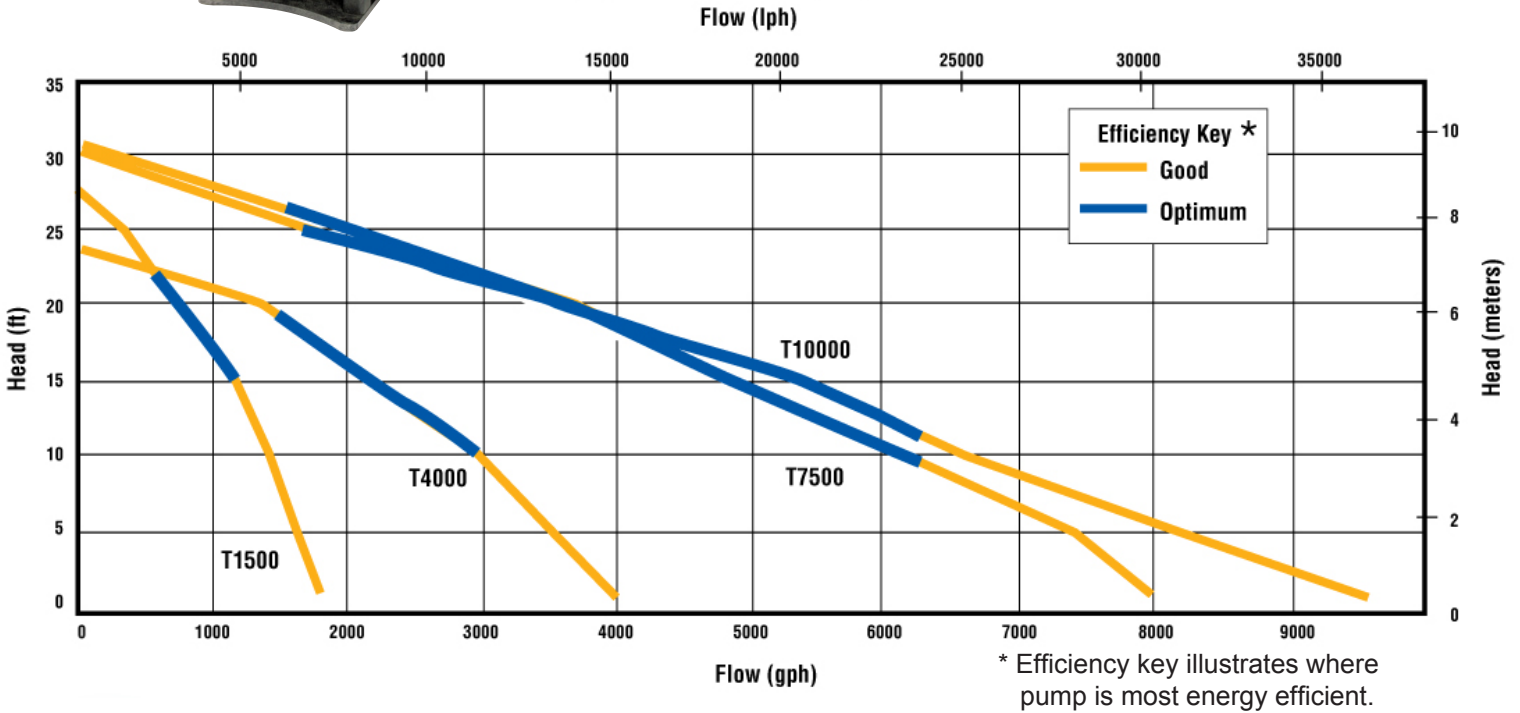

## Cal Pump Mag Drive Waterfall Pumps

\* Efficiency key illustrates where pump is most energy efficient.